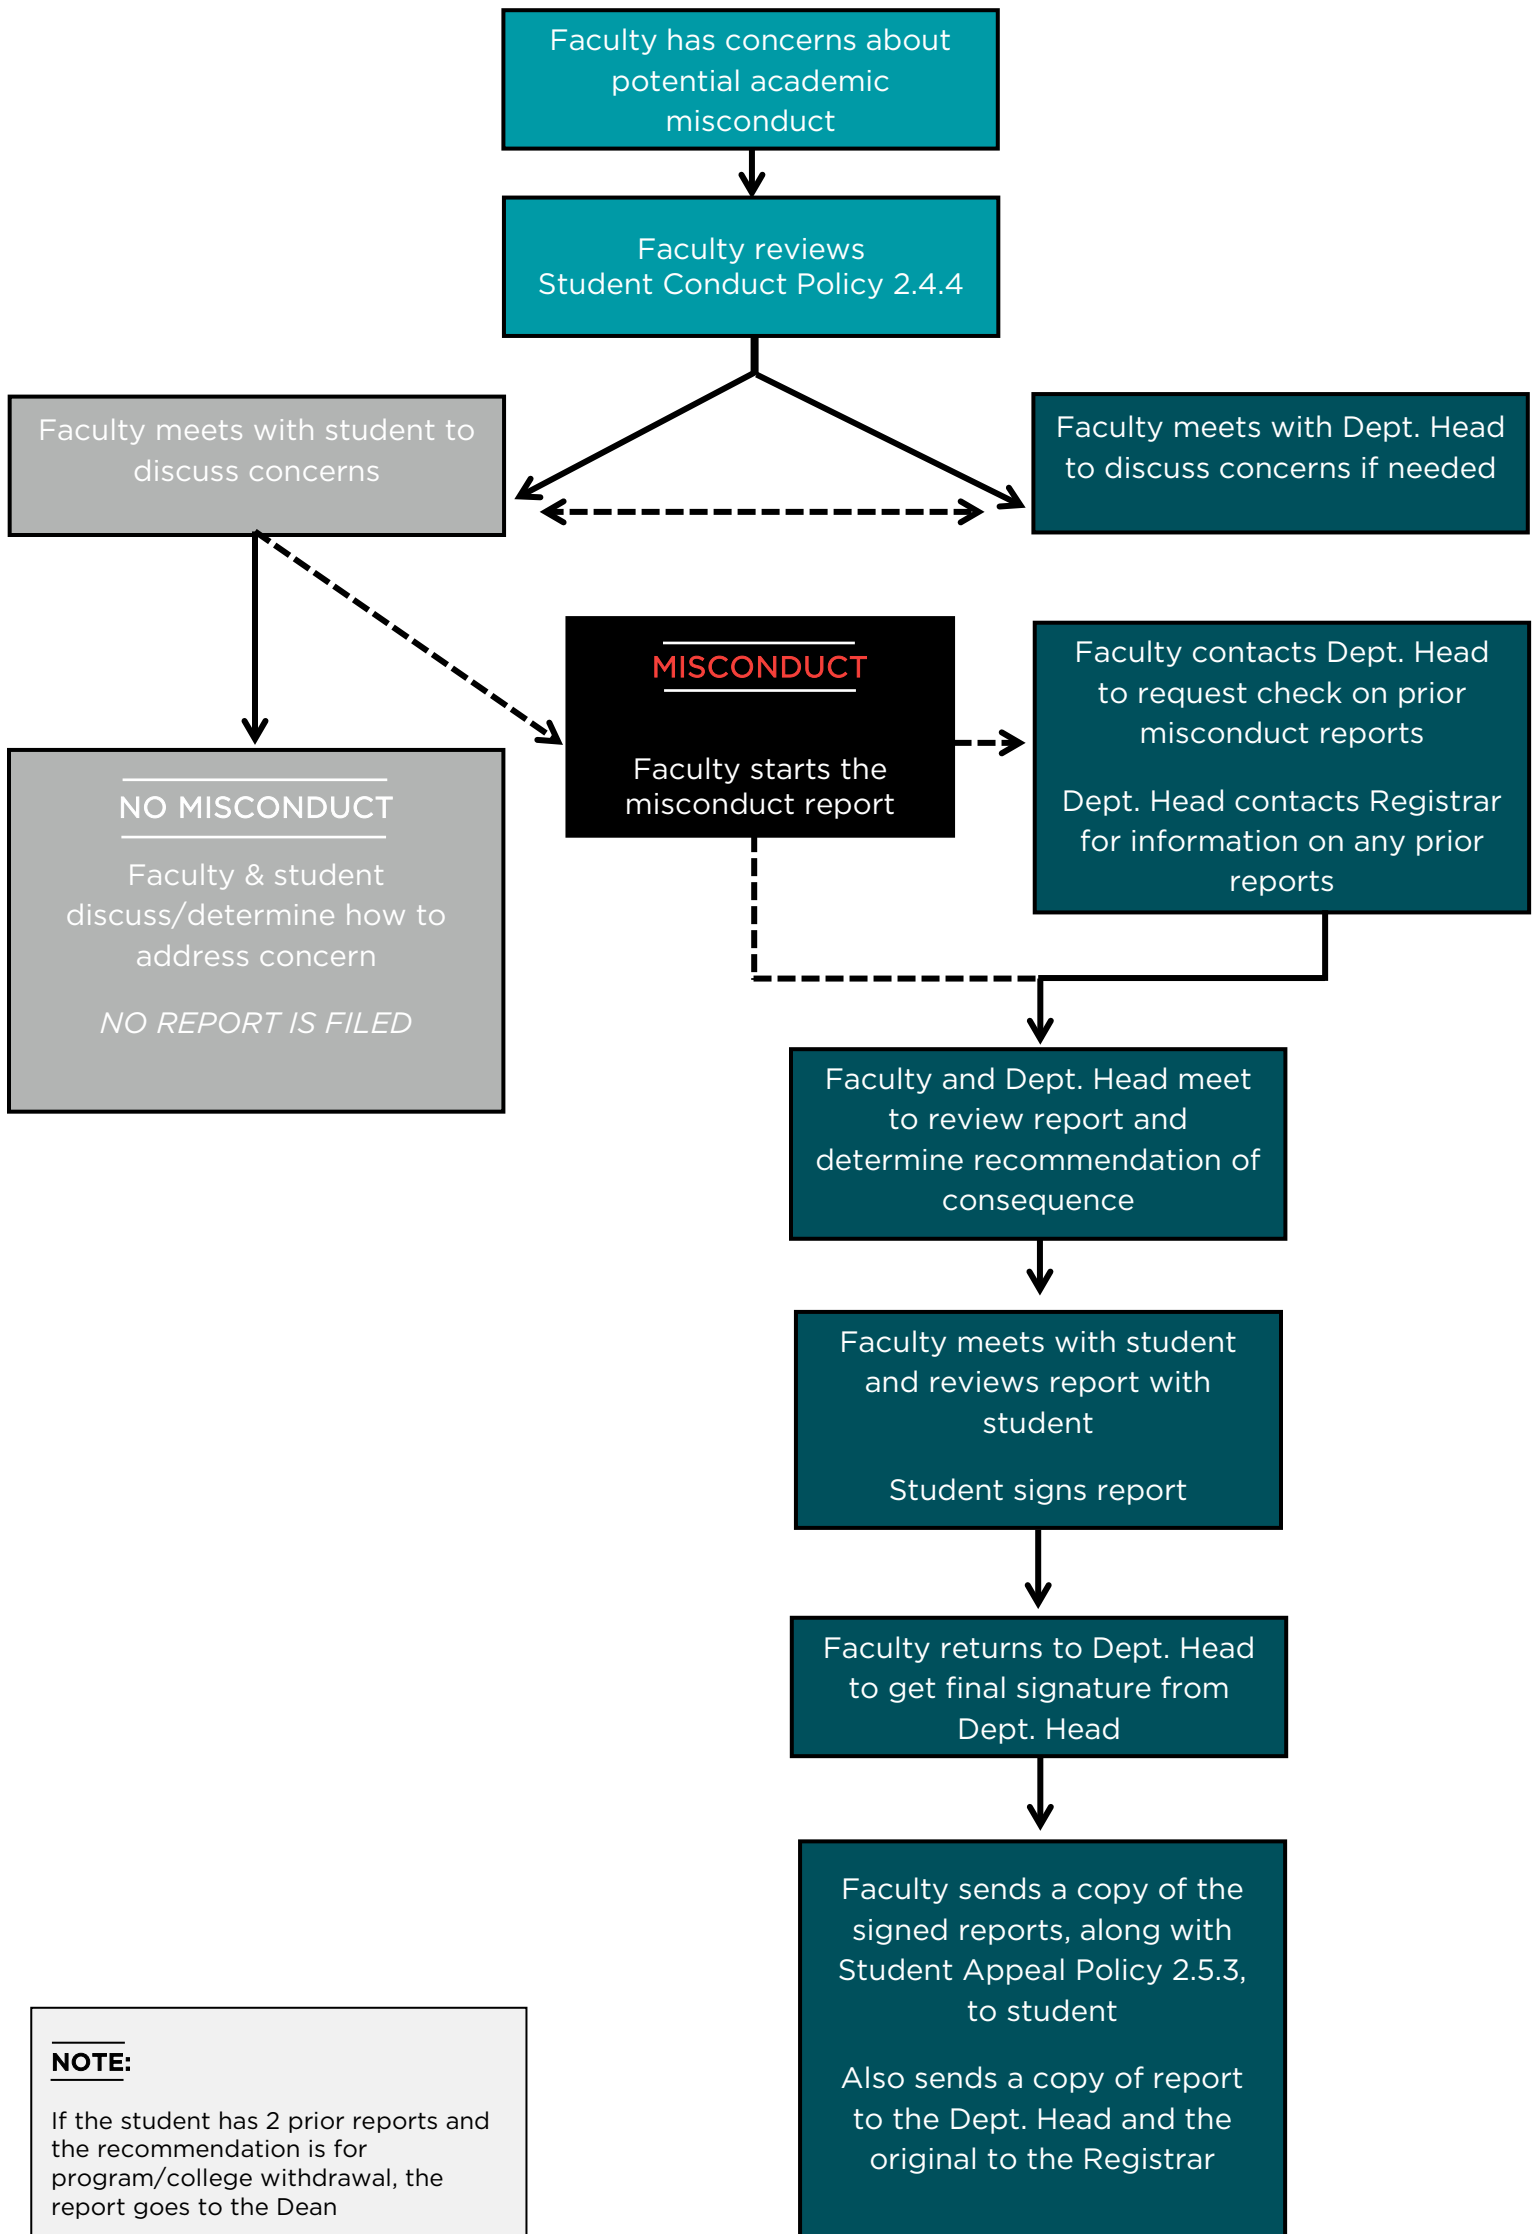

Academic Conduct Report Procedure

NOTE:
If the student has 2 prior reports and the recommendation is for program/college withdrawal, the report goes to the Dean

Dean then determines recommendation and acts on it