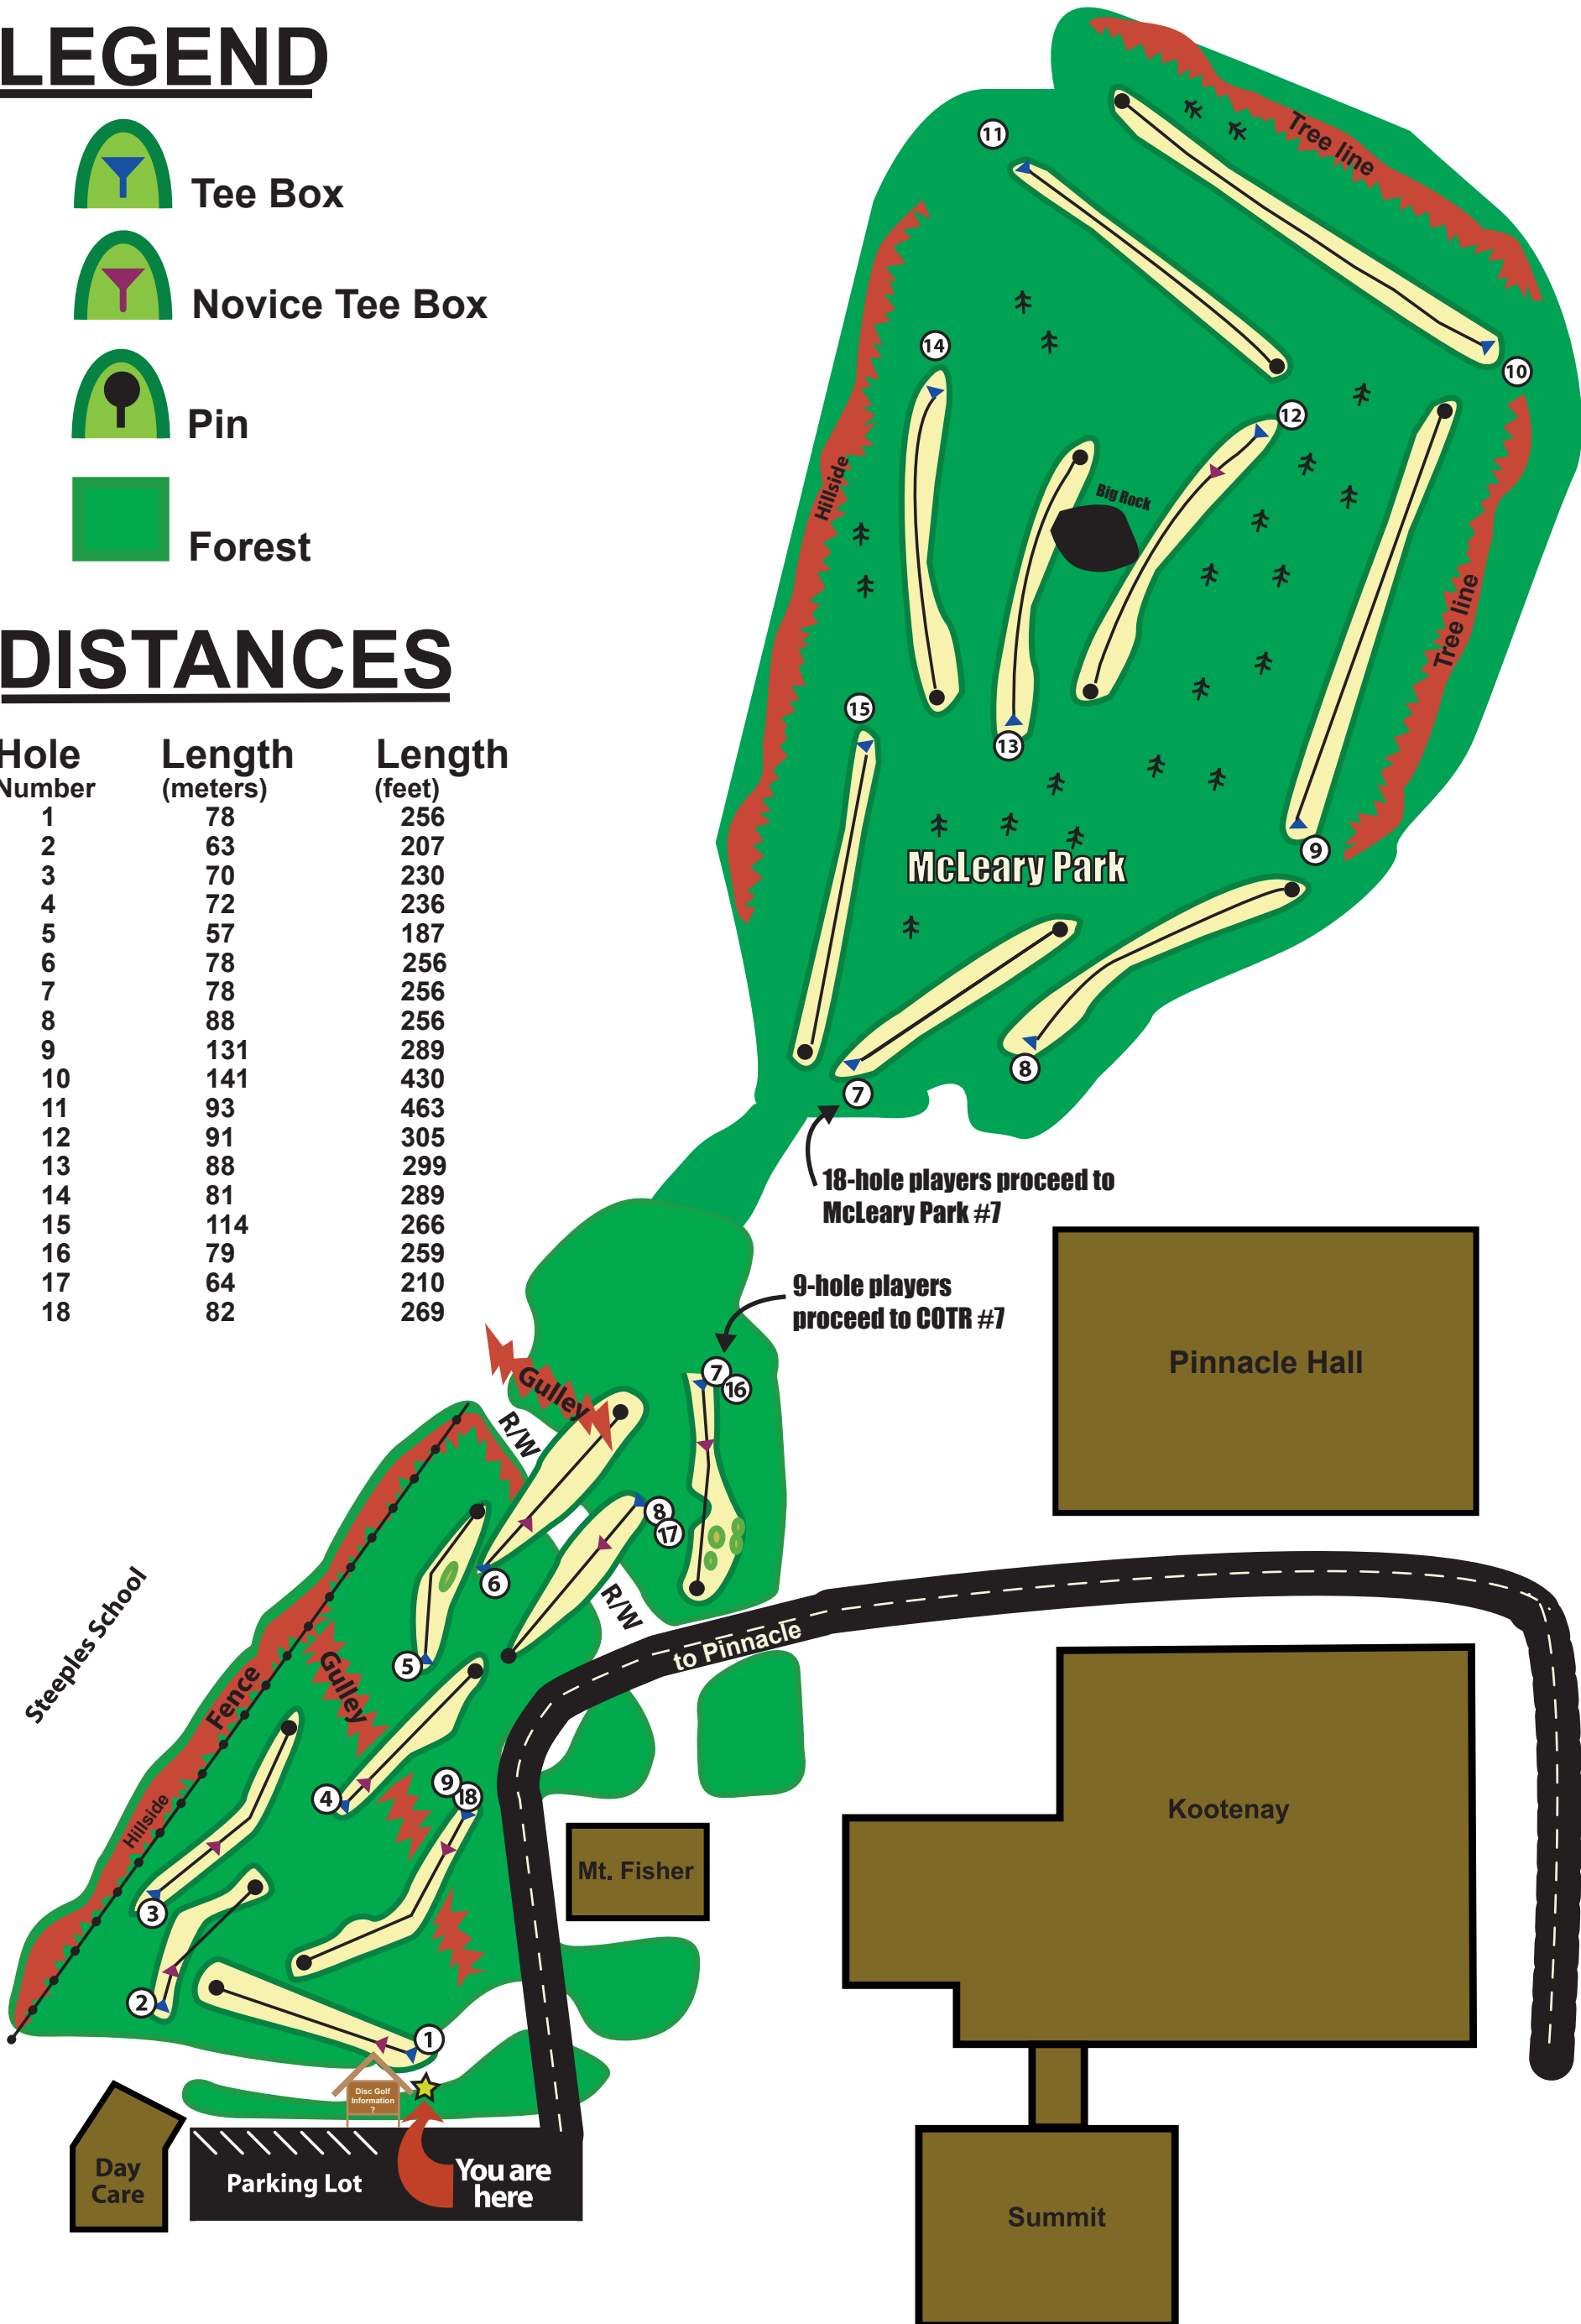

Disc Golf Course

LEGEND

Tee Box

Novice Tee Box

Pin

Forest

DISTANCES

Hole Number	Length (meters)	Length (feet)
1	78	256
2	63	207
3	70	230
4	72	236
5	57	187
6	78	256
7	78	256
8	88	289
9	131	430
10	141	463
11	93	305
12	91	299
13	81	266
14	79	259
15	64	210
16	82	269
17		
18		

18-hole players proceed to McLeary Park #7

9-hole players proceed to COTR #7

Pinnacle Hall

Kootenay

Mt. Fisher

Summit

Day Care

Parking Lot

You are here

Disc Golf Information ?